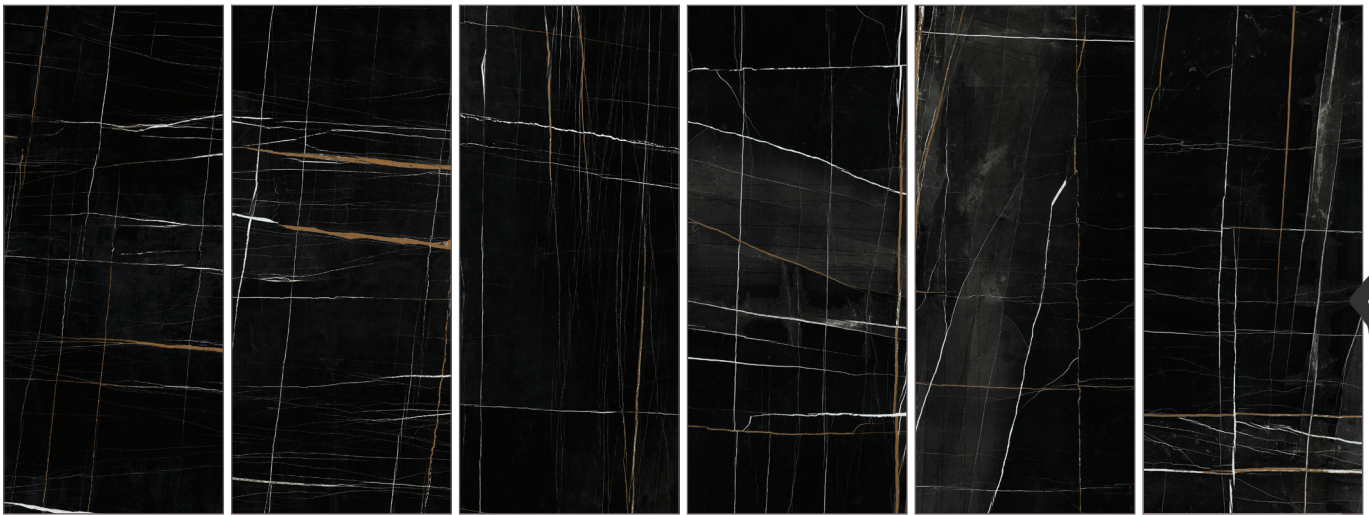

48" x 110" x 1/4"

HRFCSSN1/4 (H)
HRFCSSN1/4L (P)