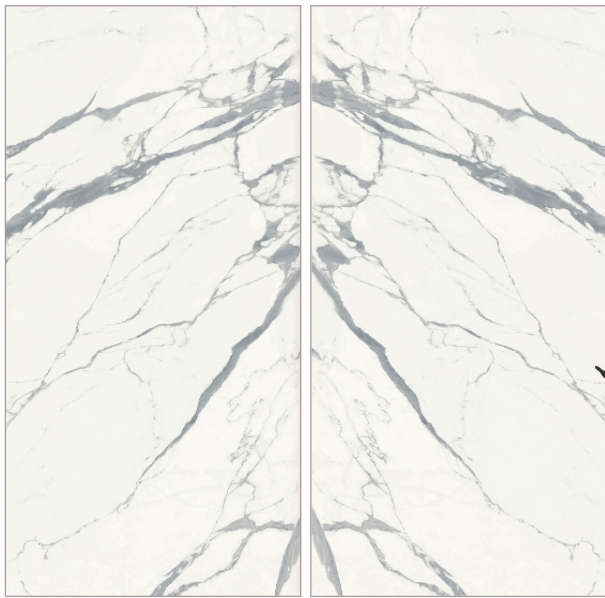

64" x 128" x 3/4"

HRFCSST3/4AB (N)
HRFCSST3/4LAB (P)